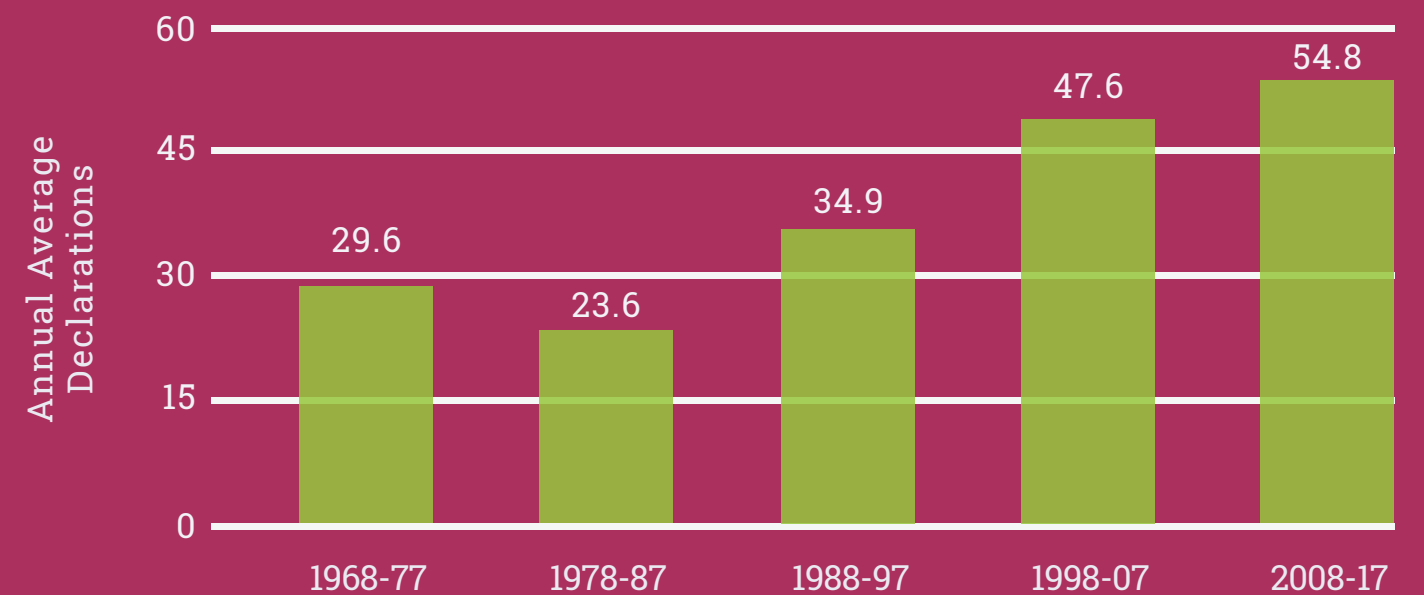

DISASTERS ARE HAPPENING MORE OFTEN

Source: HAC tabulation of FEMA disaster declaration data.