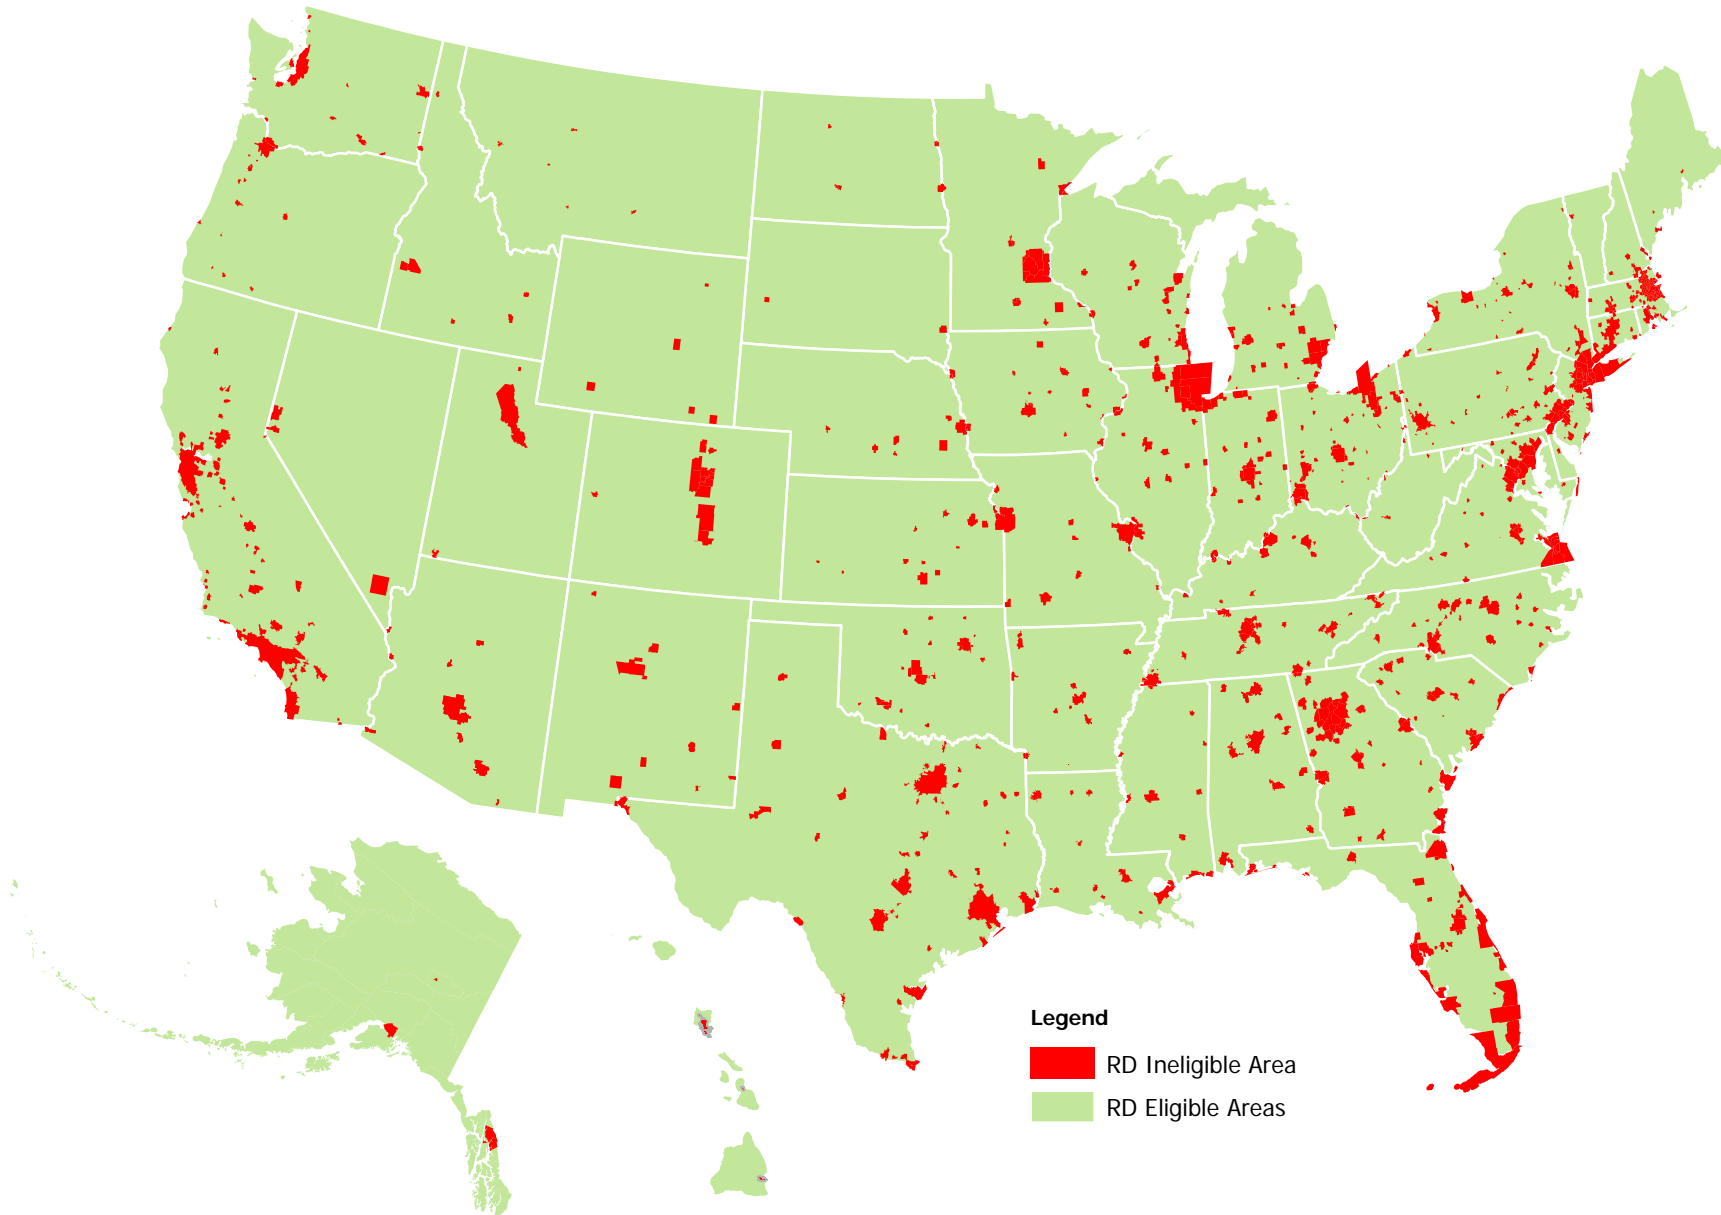

USDA Rural Development Eligible Areas

Legend
RD Ineligible Area
RD Eligible Areas

Produced by the Housing Assistance Council
Washington, DC

Source: HAC Tabulations of RD Data