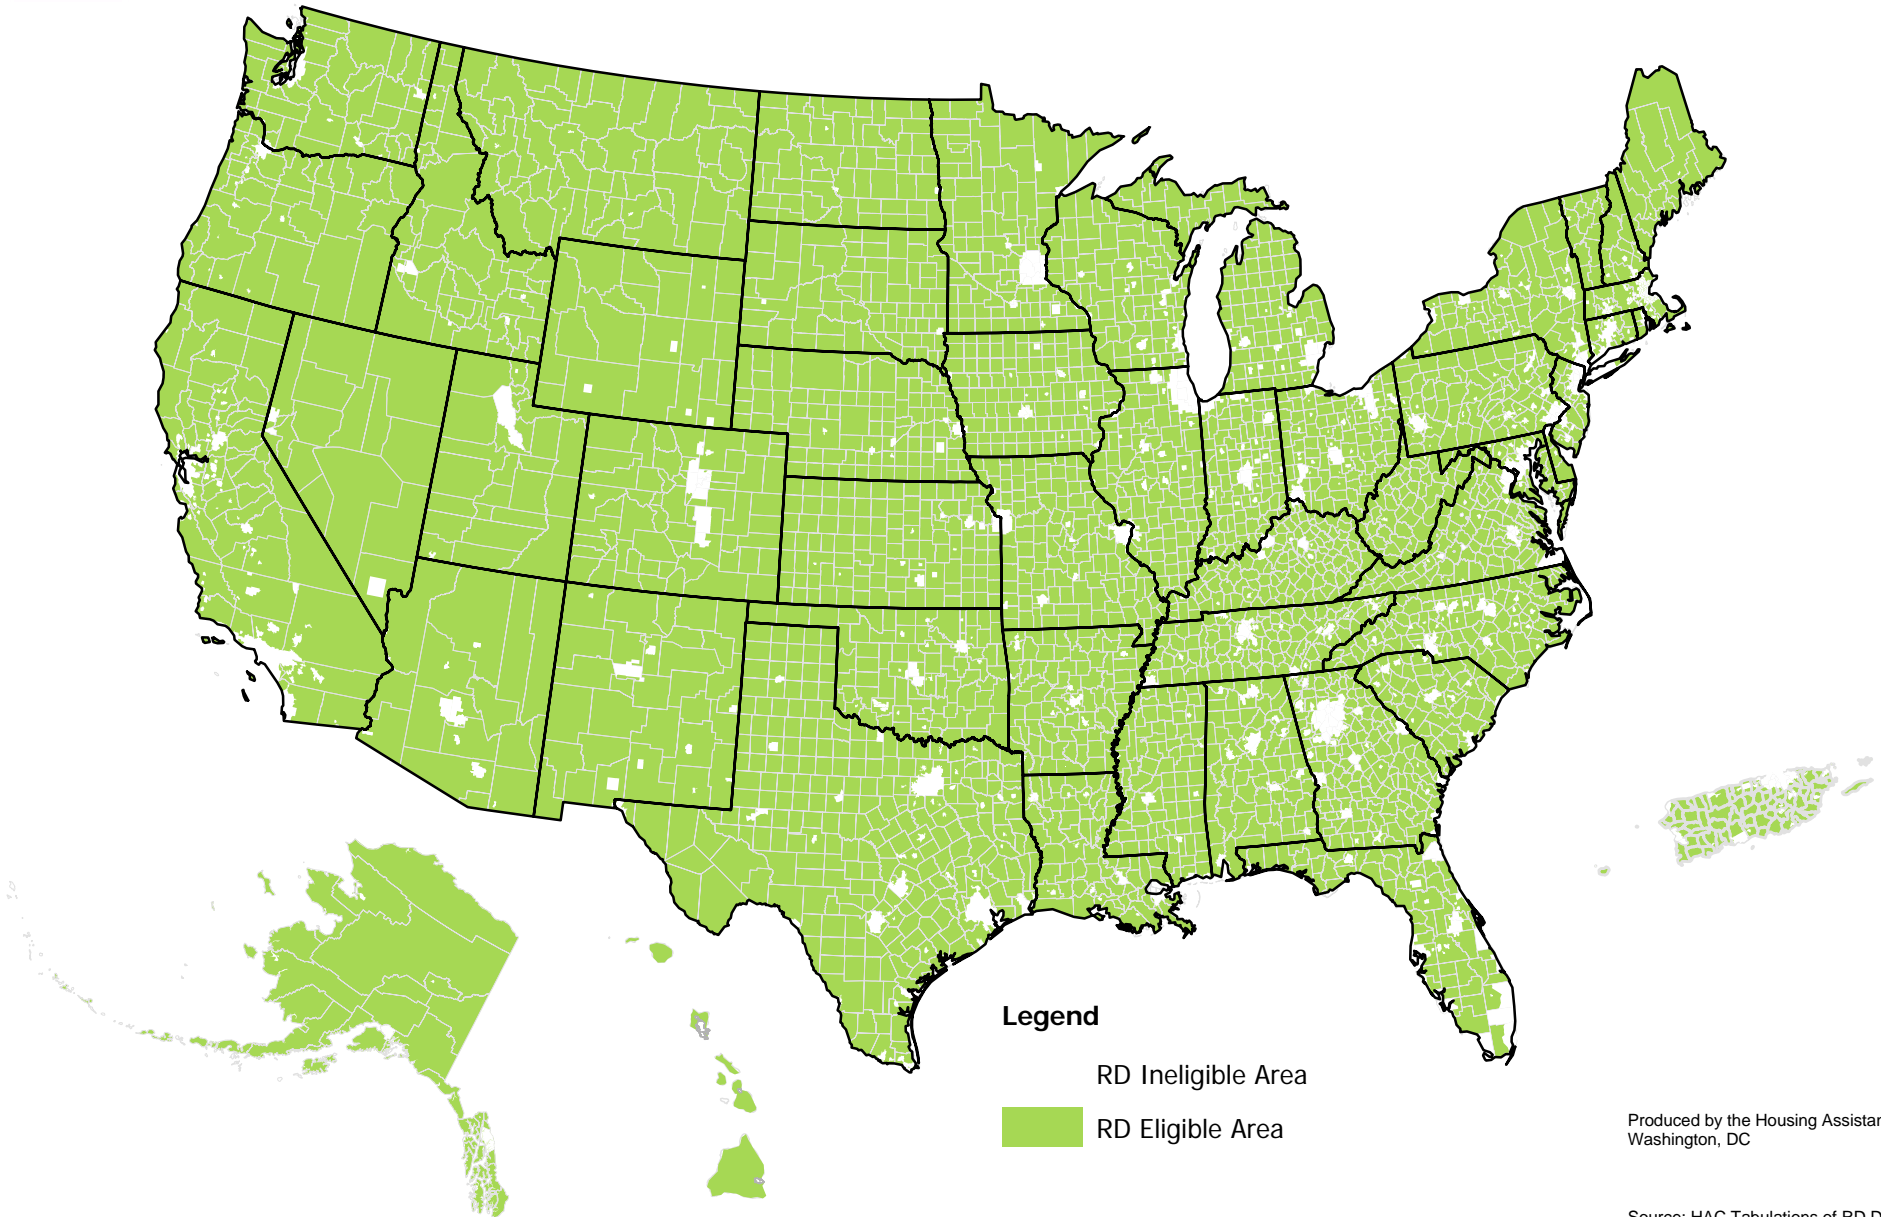

U.S. Department of Agriculture -- Rural Development Eligible Areas

Produced by the Housing Assistance Council
Washington, DC

Source: HAC Tabulations of RD Data